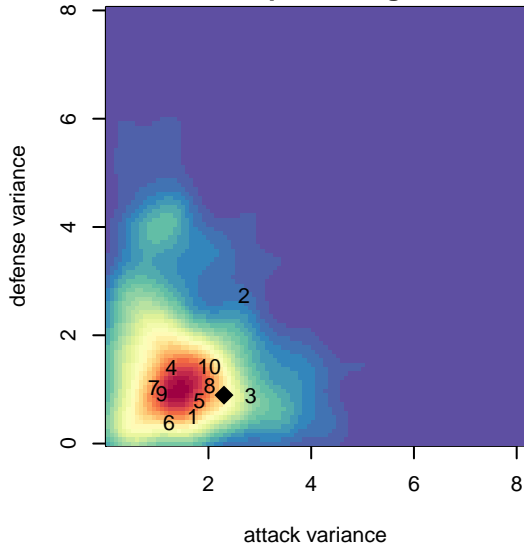

# WPFC Black G04

Washington Premier FC  
 Tacoma, WA  
 G04 total strength=1378  
 attack=7.03 defense=7.85  
 fall league = RCL G04 Div 3

alt names used:  
 WASHINGTON PREMIER FC G04 BLACK  
 WASHINGTON PREMIER FC G04 BLACK (W/  
 WPFC G04 Black  
 WPFC G04 Black B  
 WPFC G04 Black  
 WPFC G04 Black B

**WPFC Black G04**  
 Dots are actual minus expected GF (blue circles) and GA (red triangles).  
 Blue line is smoothed change in attack strength. Red is smoothed change in defense strength.

**attack and defense variance (black dot)  
relative to other teams  
and top 10 in region**