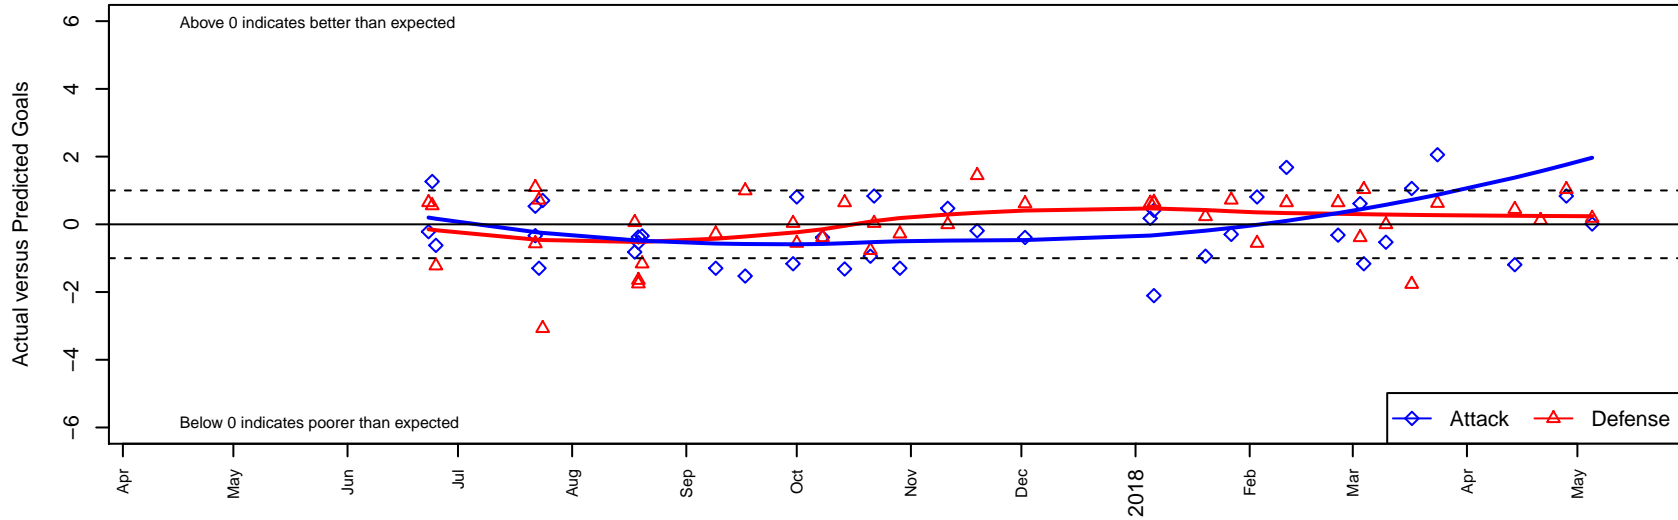

# WPFC Black G04

Washington Premier FC  
 Tacoma, WA  
 G04 total strength=1378  
 attack=7.03 defense=7.85  
 fall league = RCL G04 Div 3

alt names used:  
 WASHINGTON PREMIER FC G04 BLACK  
 WASHINGTON PREMIER FC G04 BLACK (W/  
 WPFC G04 Black  
 WPFC G04 Black B  
 WPFC G04 Black  
 WPFC G04 Black B

**WPFC Black G04**  
 Dots are actual minus expected GF (blue circles) and GA (red triangles).  
 Blue line is smoothed change in attack strength. Red is smoothed change in defense strength.

**attack and defense variance (black dot)  
relative to other teams  
and top 10 in region**