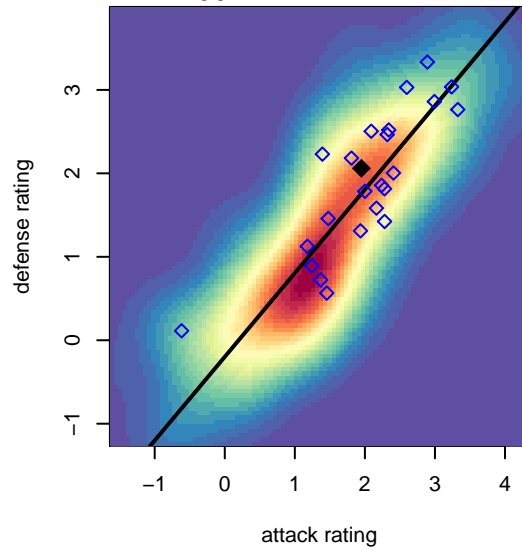

**attack and defense rating
relative to others at age
and all opponents in last 13 months**