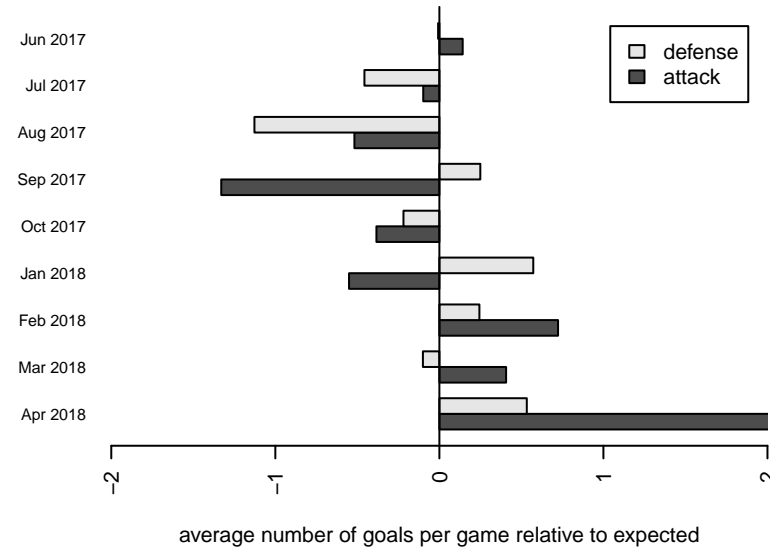

Performance relative to 13 month average