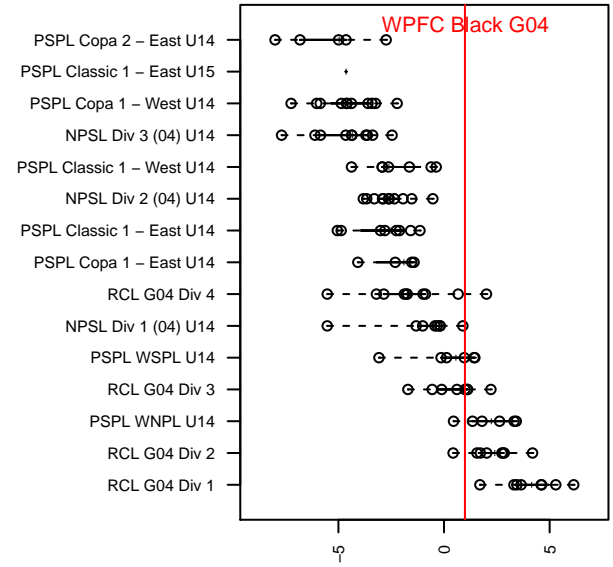

**attack and defense rating
relative to others at age
and all opponents in last 13 months**