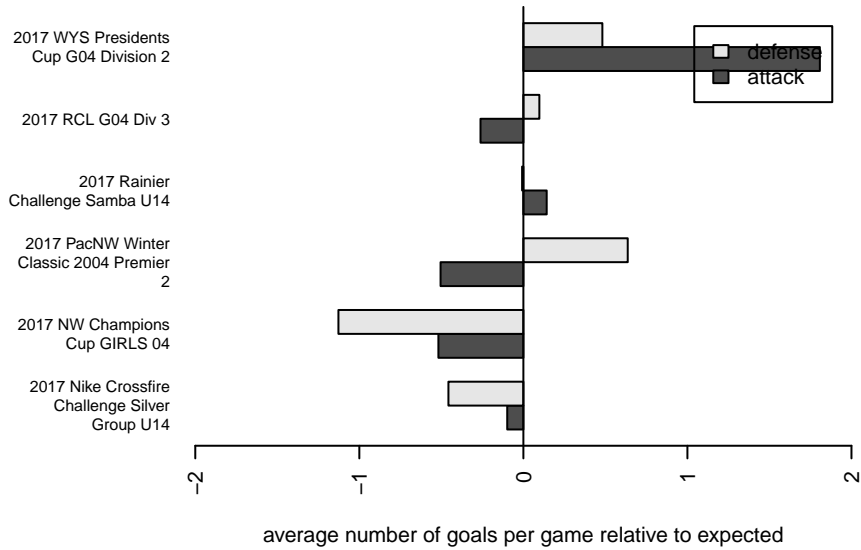

Performance relative to 13 month average